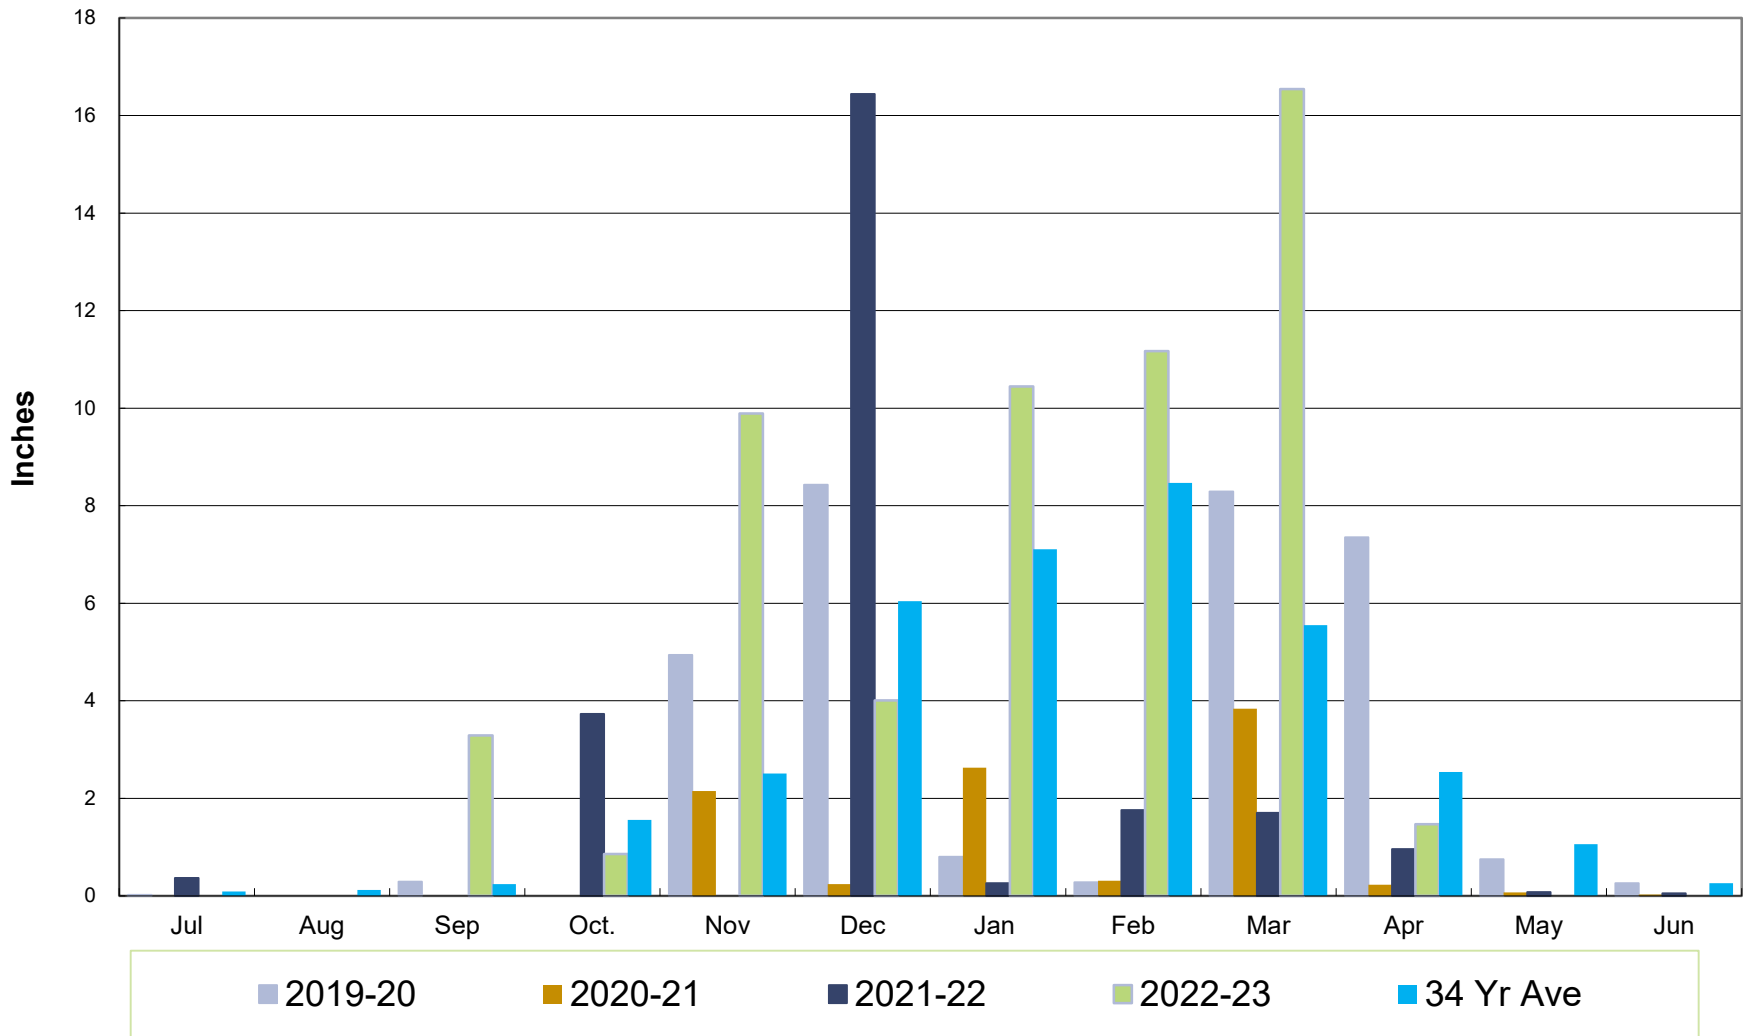

Crestline Village Water District

Rainfall by Month