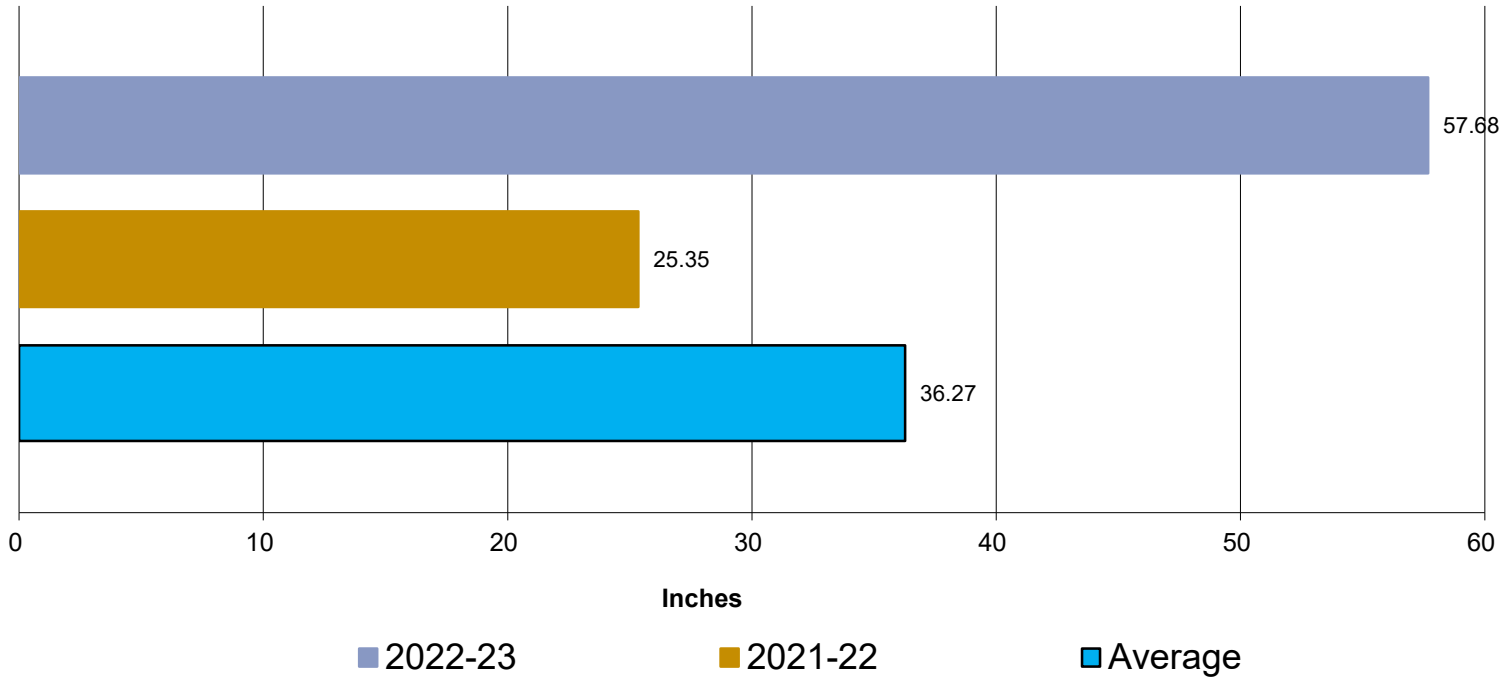

Crestline Village Water District

Total Rainfall Jul 1- Jun 30