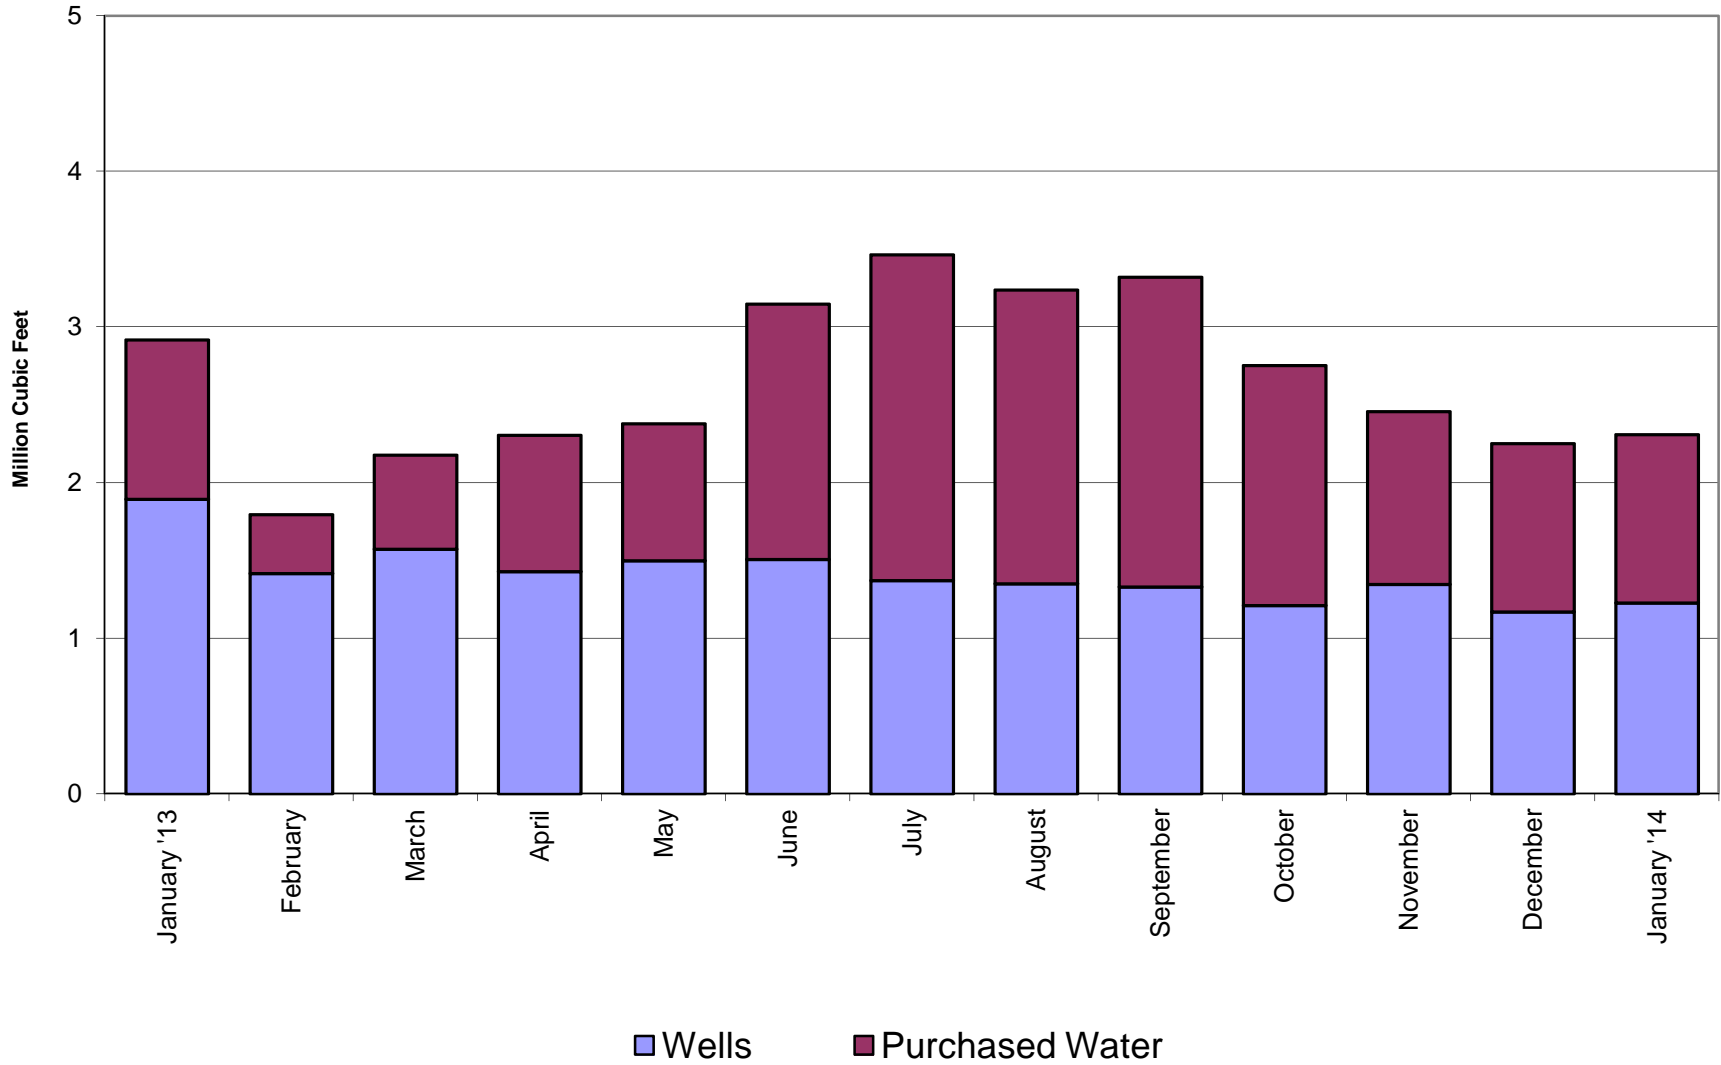

Crestline Village Water District

Water Sources - Last 13 Months

Crestline Village Water District

Rainfall - Last 13 Months

Crestline Village Water District

Total Rainfall July 1, 2013 to Beginning of Current Month

■ This Year ■ Last Year ■ Normal

Total Rainfall Last 12 Months

■ This Year ■ Last Year ■ Normal

Crestline Village Water District

Rainfall by Month

Crestline Village Water District

Rainfall Cumulative