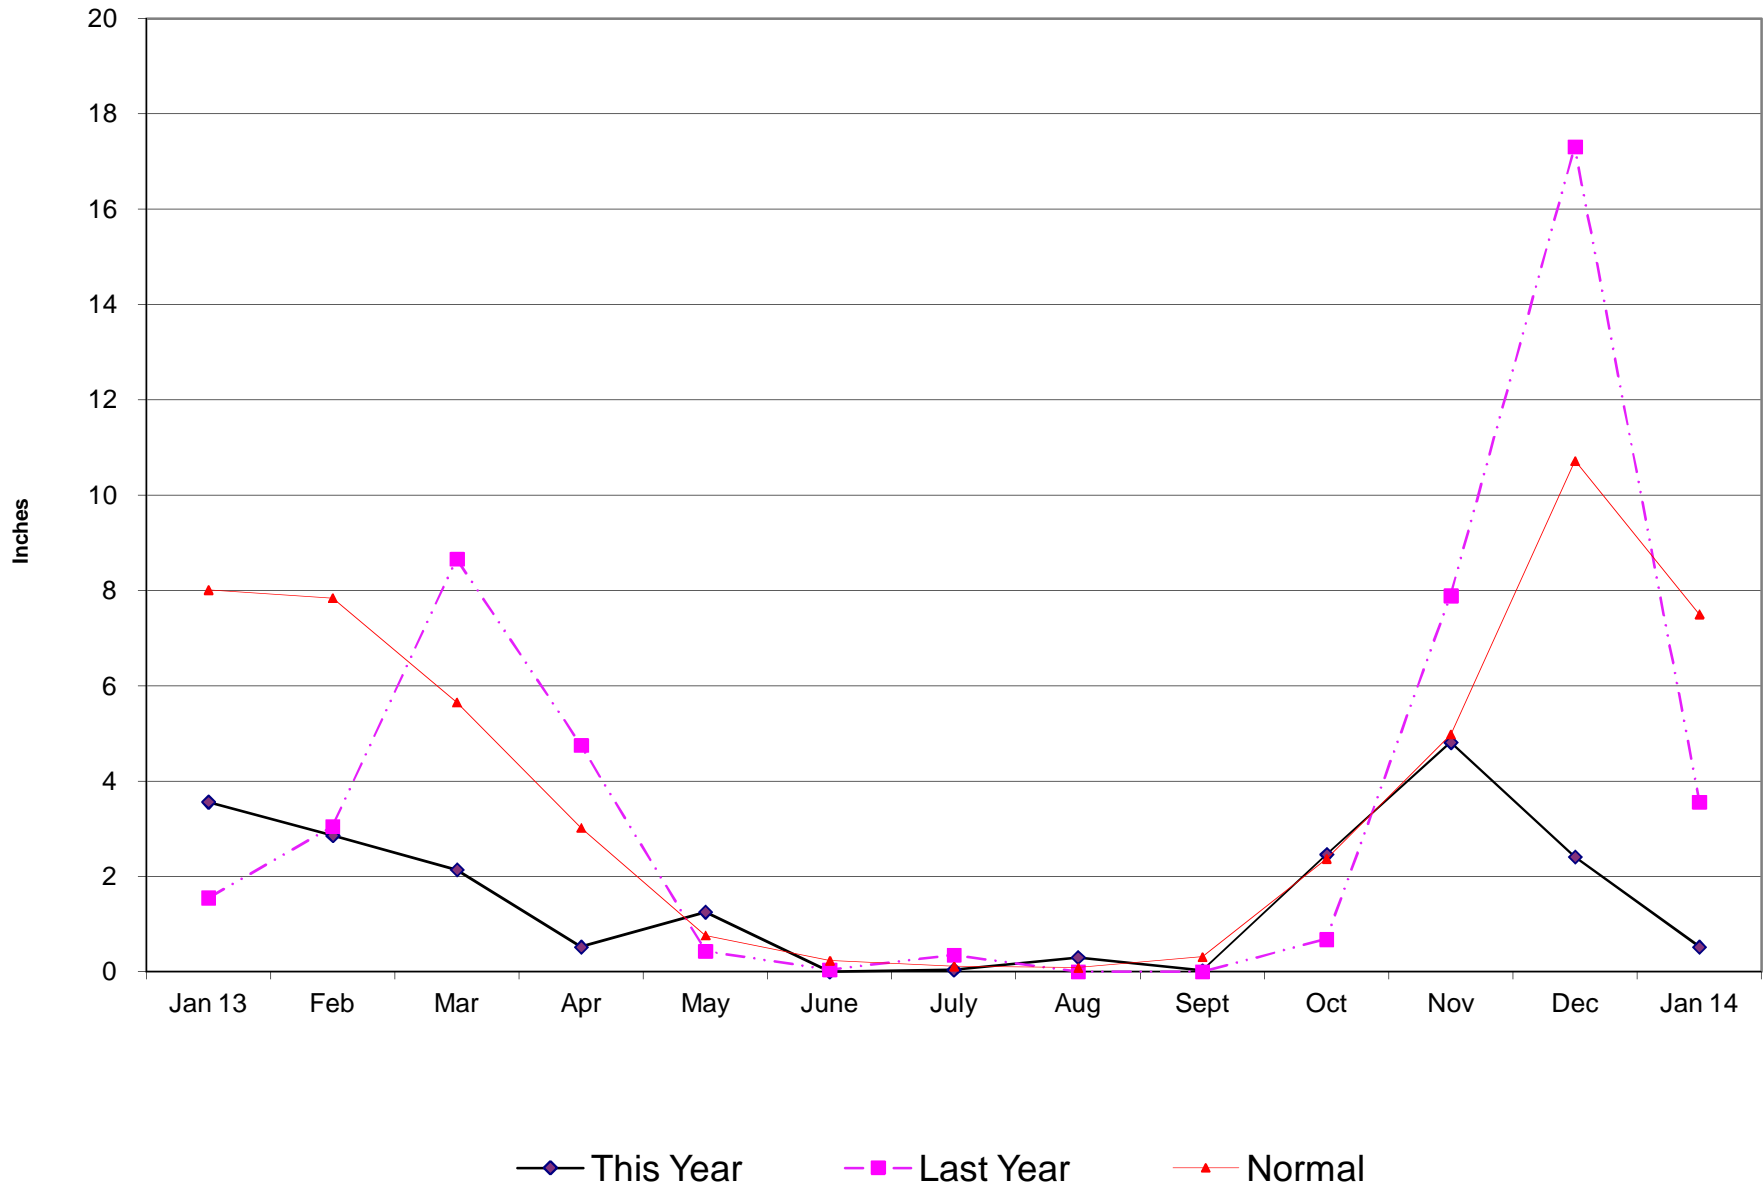

Crestline Village Water District

Water Sources - Last 13 Months

Crestline Village Water District

Rainfall - Last 13 Months

Crestline Village Water District

Total Rainfall July 1, 2013 to Beginning of Current Month

■ This Year ■ Last Year ■ Normal

Total Rainfall Last 12 Months

■ This Year ■ Last Year ■ Normal

Crestline Village Water District

Rainfall by Month

Crestline Village Water District

Rainfall Cumulative