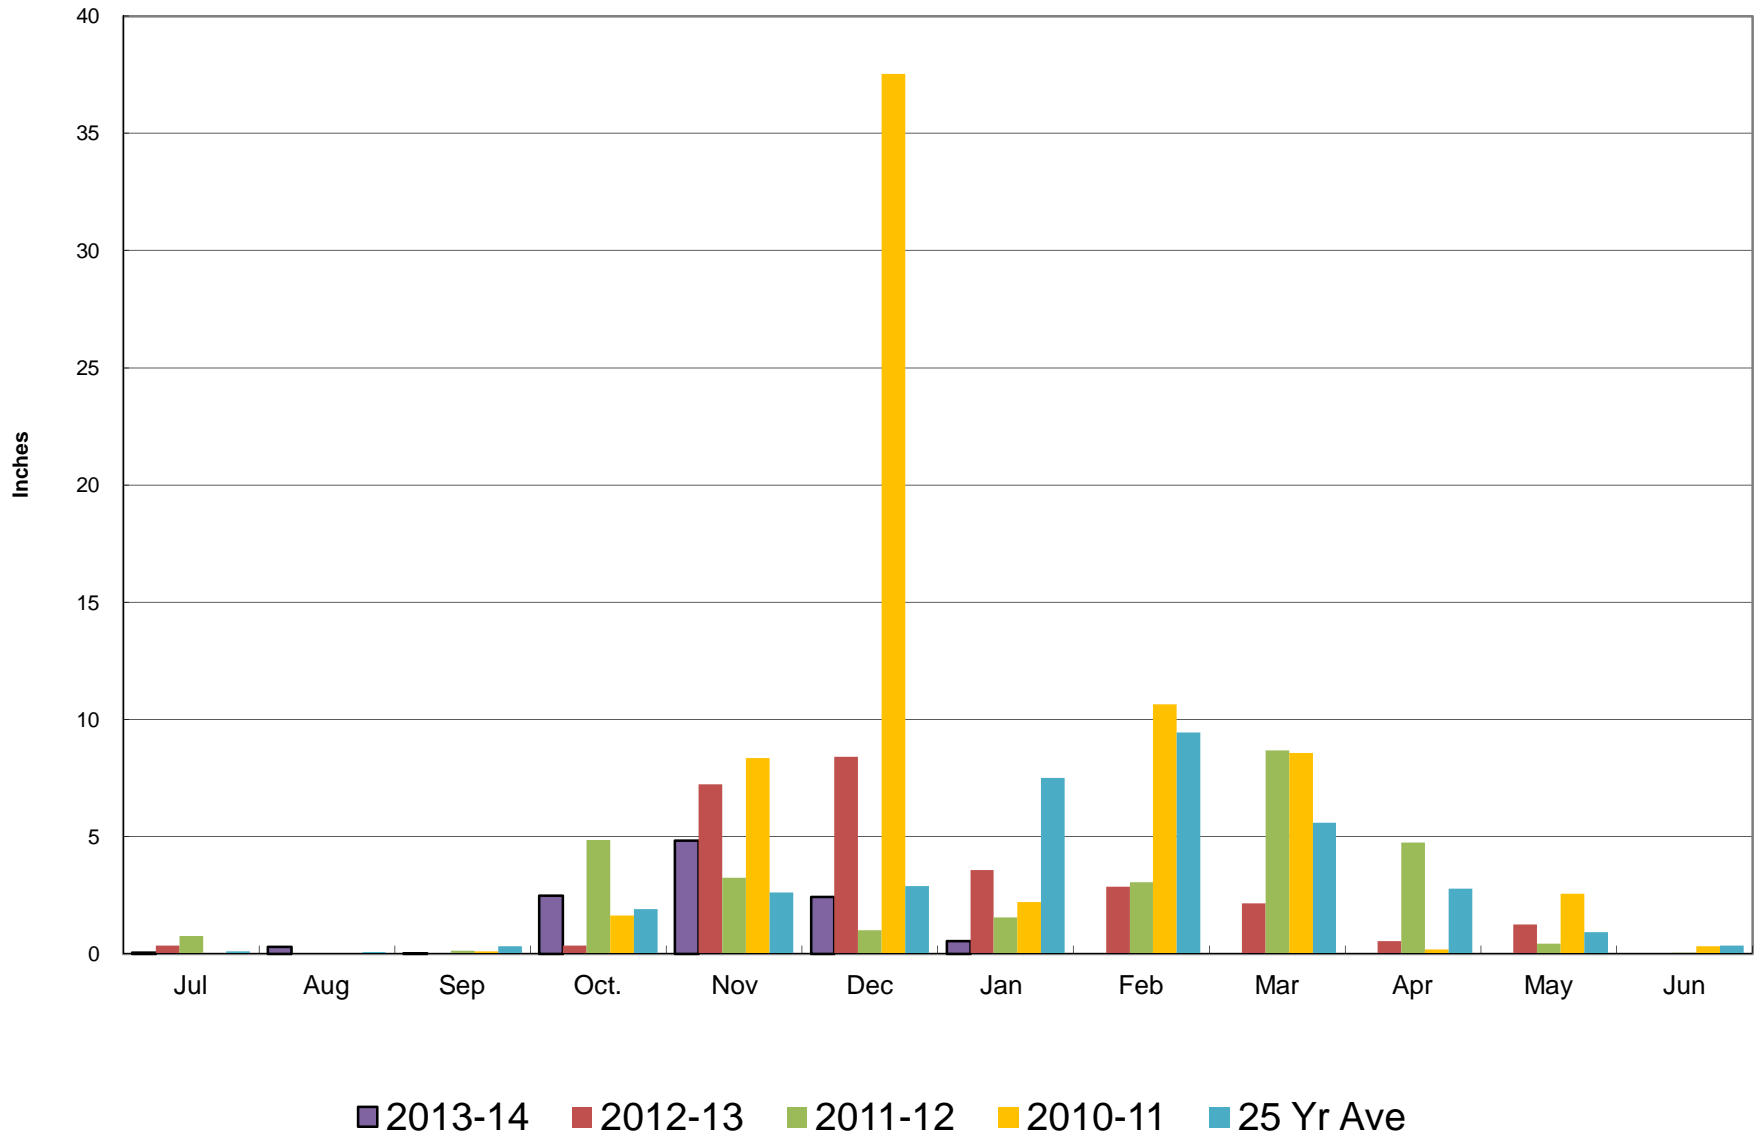

■ This Year ■ Last Year ■ Normal

Total Rainfall Last 12 Months

■ This Year ■ Last Year ■ Normal

Crestline Village Water District

Rainfall by Month

Crestline Village Water District

Rainfall Cumulative