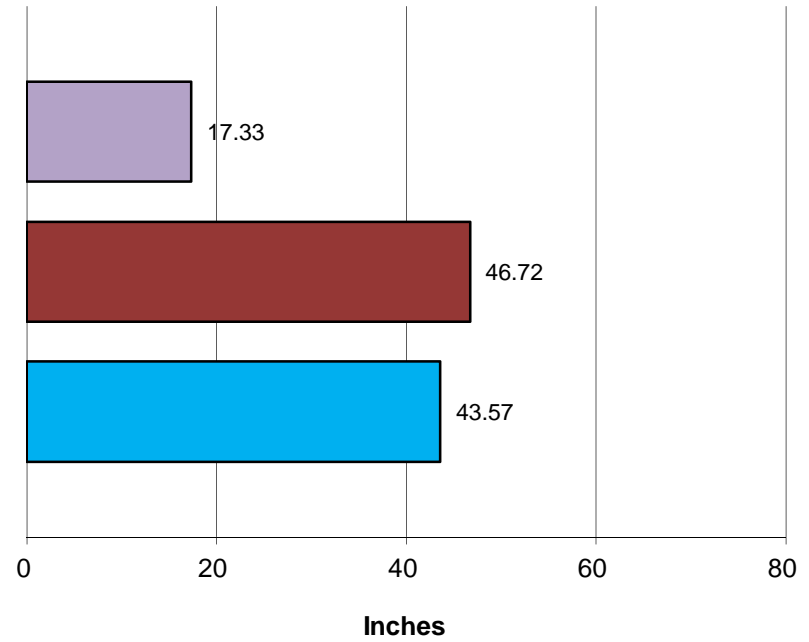

Crestline Village Water District

Water Sources - Last 13 Months

Crestline Village Water District

Rainfall - Last 13 Months

Crestline Village Water District

Total Rainfall July 1, 2013 to Beginning of Current Month

■ This Year ■ Last Year ■ Normal

Total Rainfall Last 12 Months

■ This Year ■ Last Year ■ Normal

Crestline Village Water District

Rainfall by Month

Crestline Village Water District

Rainfall Cumulative