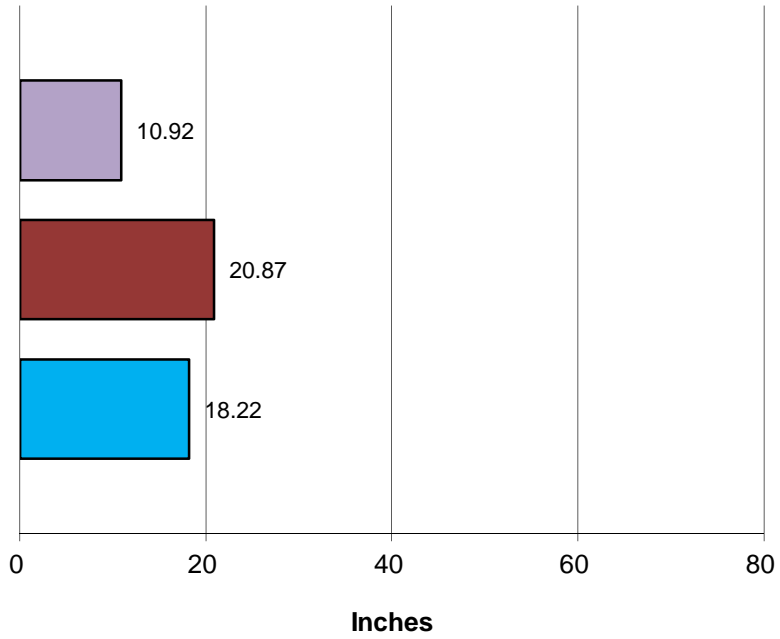

Crestline Village Water District

Water Sources - Last 13 Months

Crestline Village Water District

Rainfall - Last 13 Months

Crestline Village Water District

Total Rainfall July 1, 2013 to Beginning of Current Month

■ This Year ■ Last Year ■ Normal

Total Rainfall Last 12 Months

■ This Year ■ Last Year ■ Normal

Crestline Village Water District

Rainfall by Month

Crestline Village Water District

Rainfall Cumulative