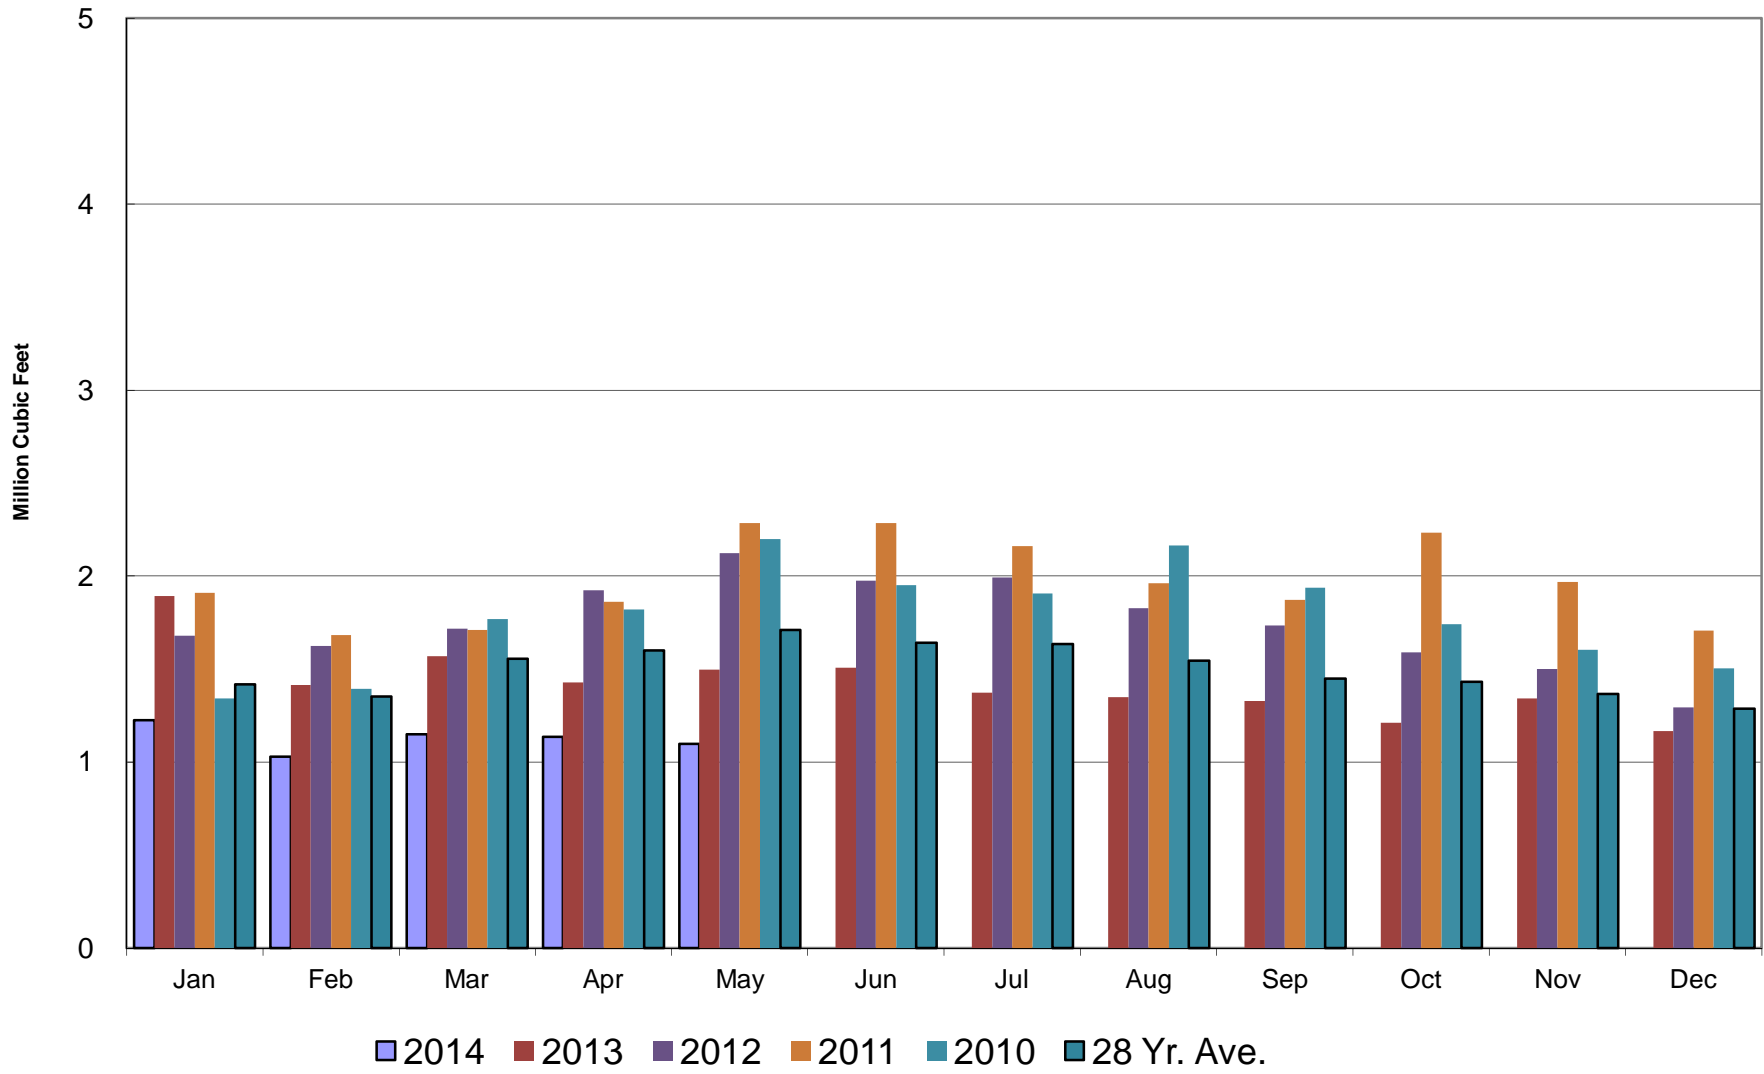

Crestline Village Water District

Water Sources - Last 13 Months

Crestline Village Water District

Total Production by Month

Crestline Village Water District

Total Production Cumulative

Crestline Village Water District

Well Production by Month

Crestline Village Water District

Well Production Cumulative

Crestline Village Water District

Purchased Water by Month

Crestline Village Water District

Purchased Water Cumulative

Crestline Village Water District

Rainfall - Last 13 Months

Crestline Village Water District

**Total Rainfall
July 1, 2013 to
Beginning of Current Month**

■ This Year ■ Last Year ■ Normal

**Total Rainfall
Last 12 Months**

■ This Year ■ Last Year ■ Normal