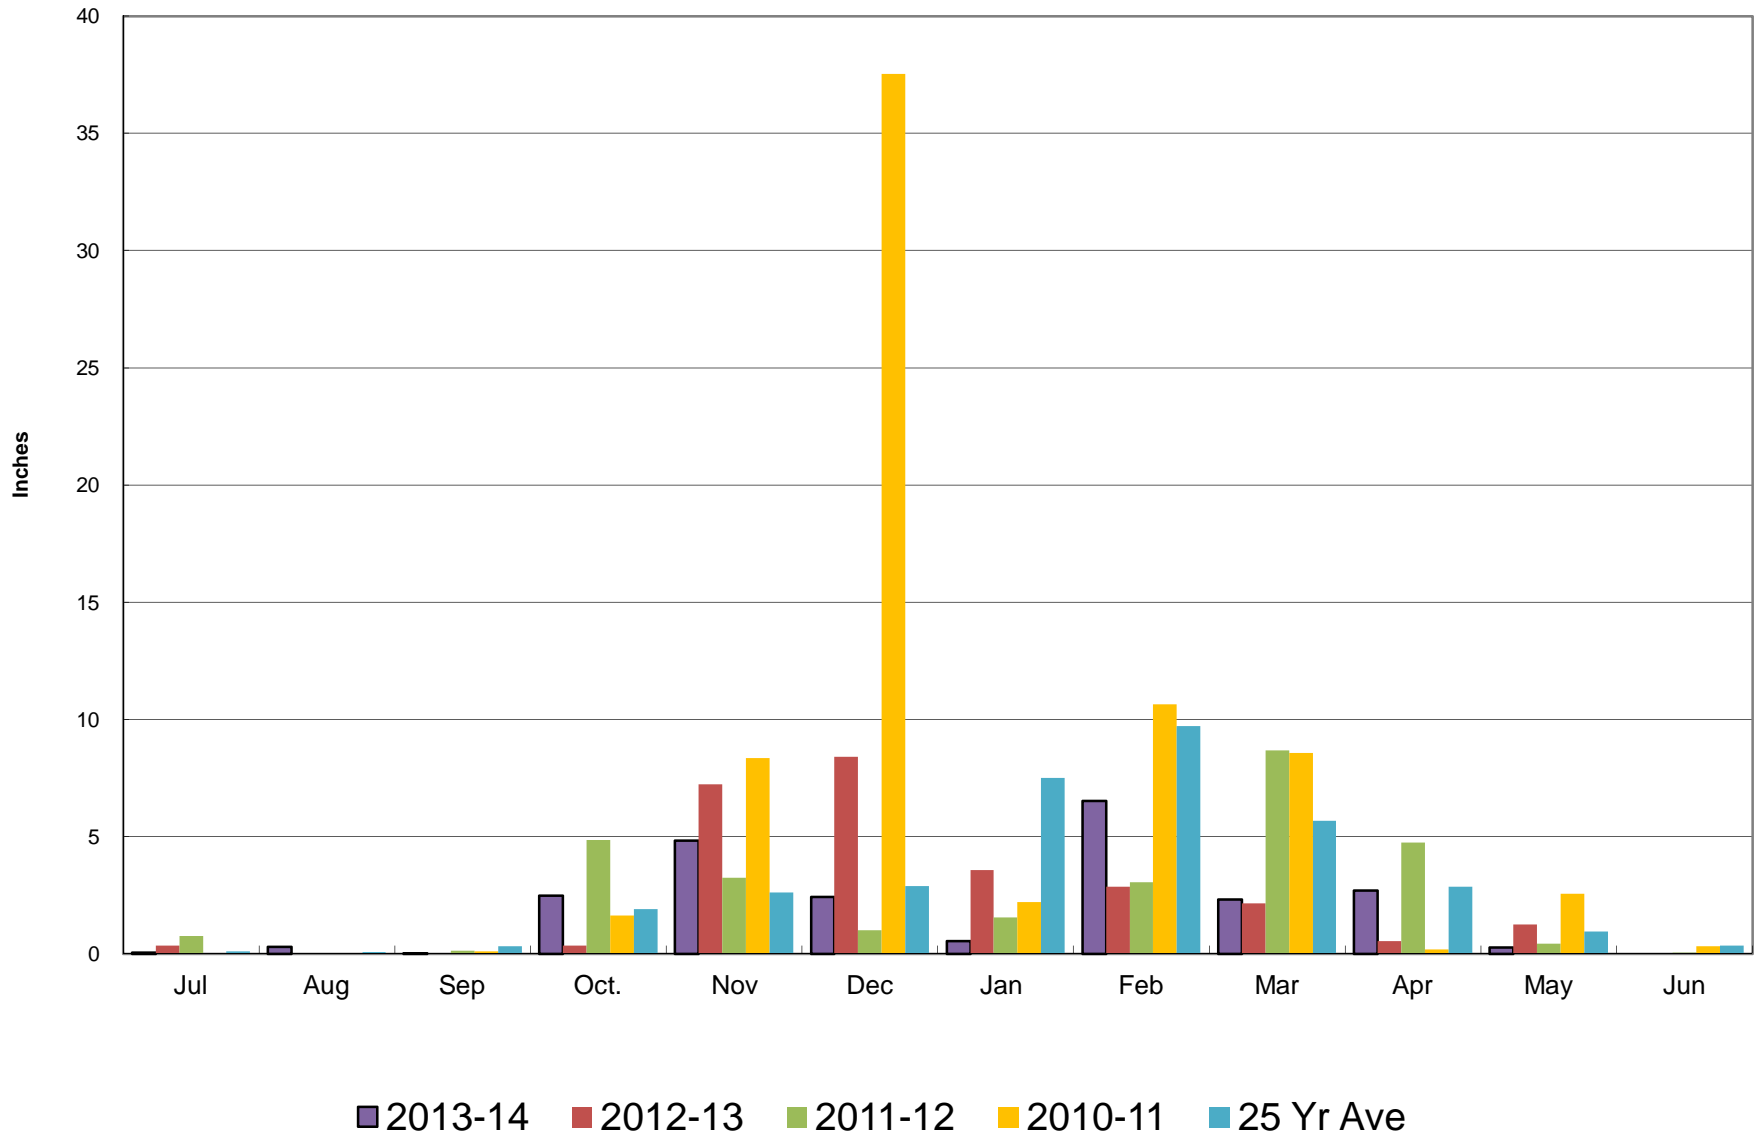

Crestline Village Water District

Rainfall by Month