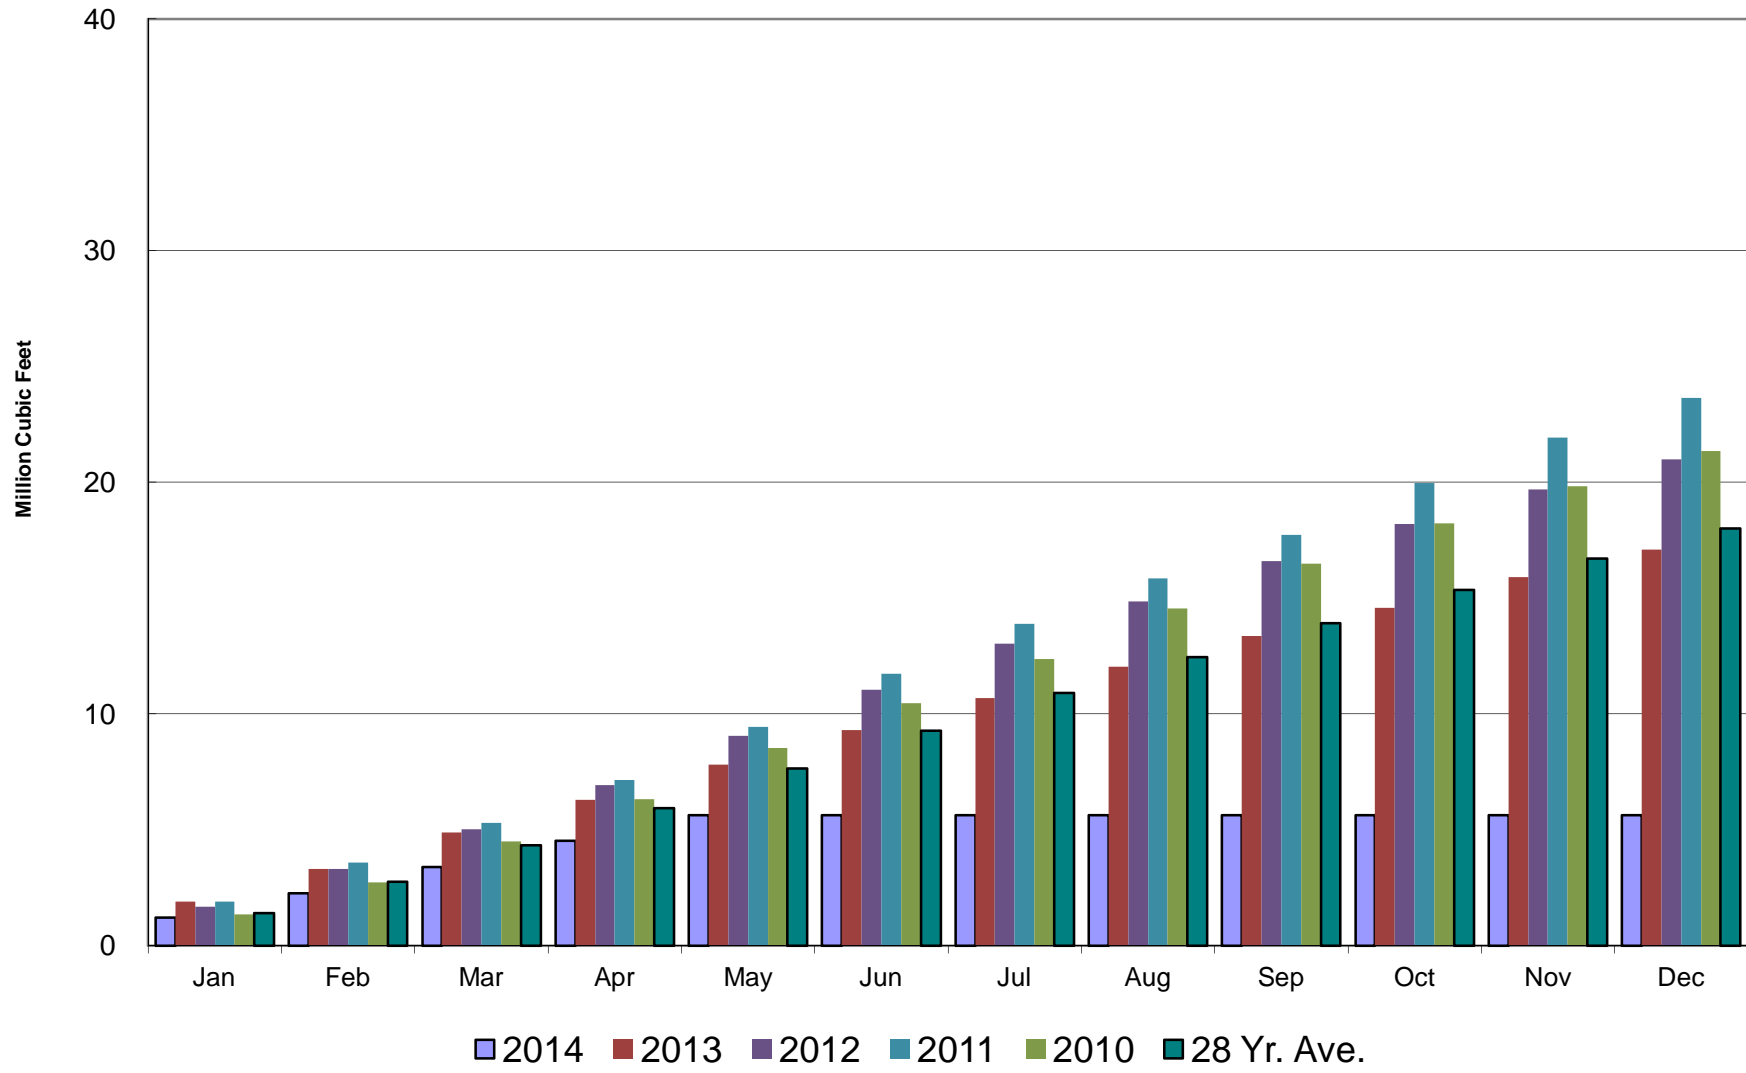

Crestline Village Water District

Well Production Cumulative