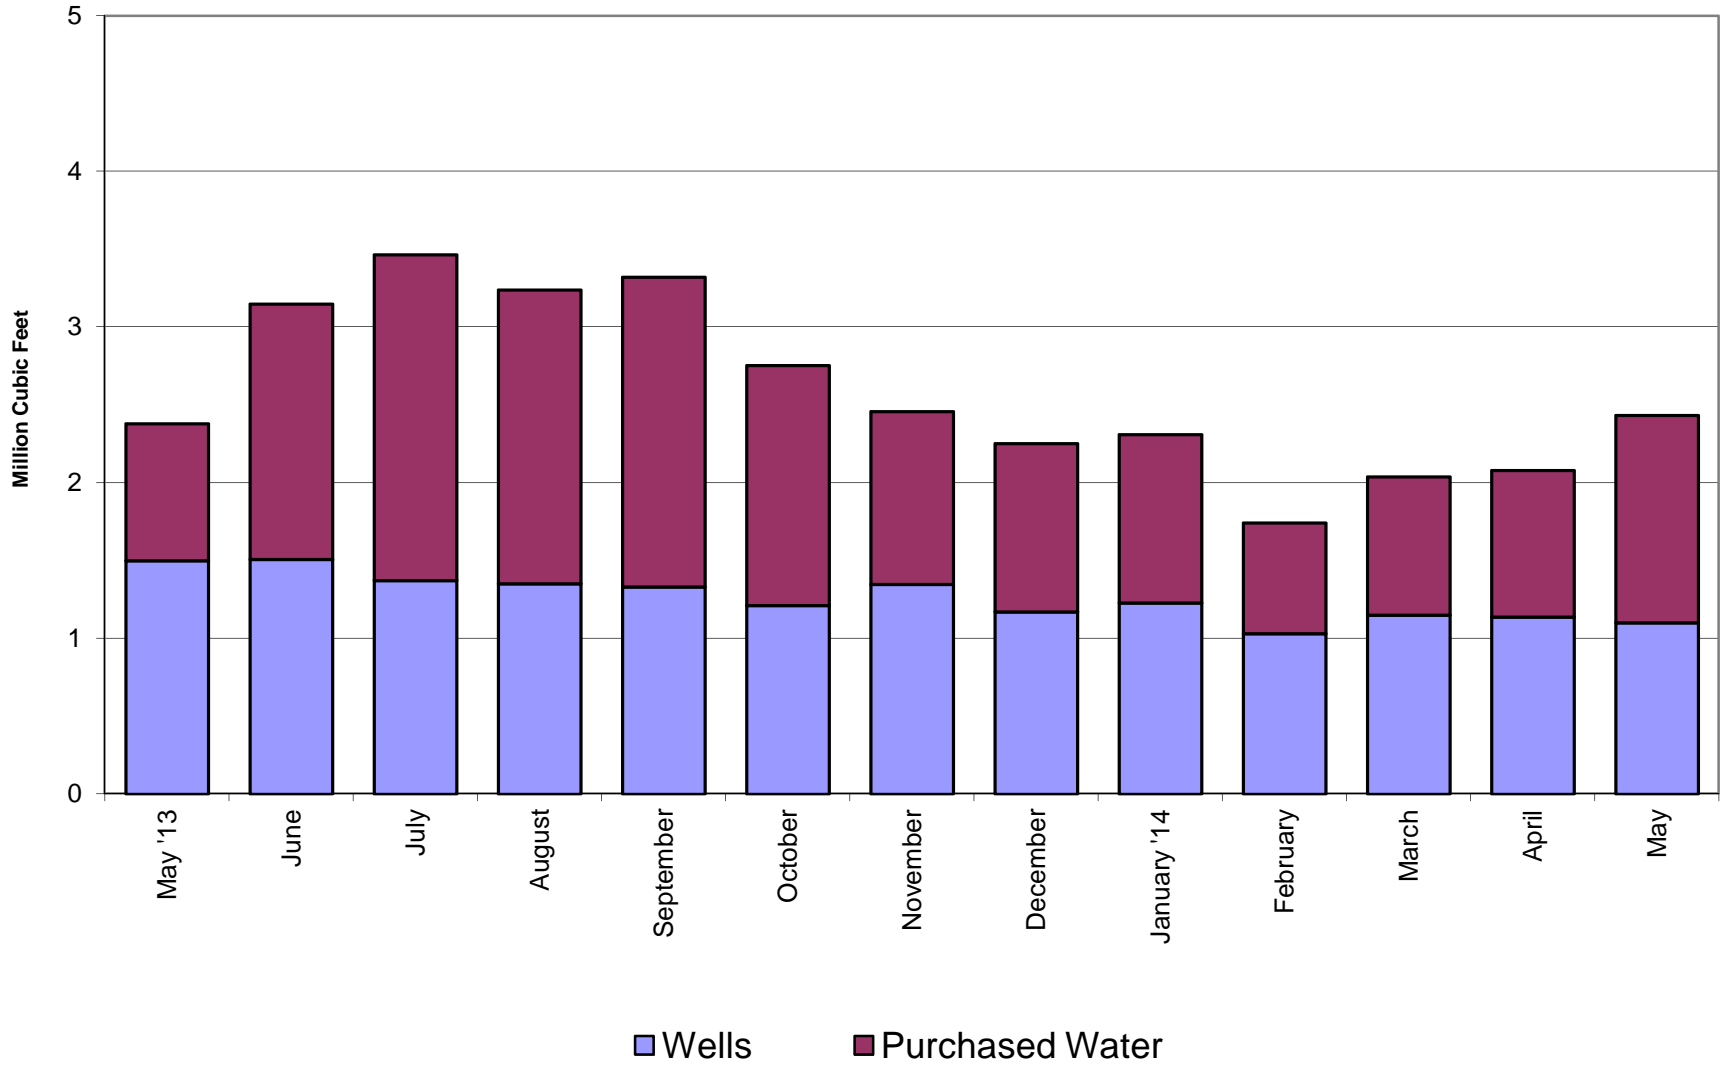

Crestline Village Water District

Water Sources - Last 13 Months

Crestline Village Water District

Total Production by Month

Crestline Village Water District

Total Production Cumulative

Crestline Village Water District

Well Production by Month

Crestline Village Water District

Well Production Cumulative

Crestline Village Water District

Purchased Water by Month

Crestline Village Water District

Purchased Water Cumulative

Crestline Village Water District

Rainfall - Last 13 Months

Crestline Village Water District

**Total Rainfall
July 1, 2013 to
Beginning of Current Month**

■ This Year ■ Last Year ■ Normal

**Total Rainfall
Last 12 Months**

■ This Year ■ Last Year ■ Normal