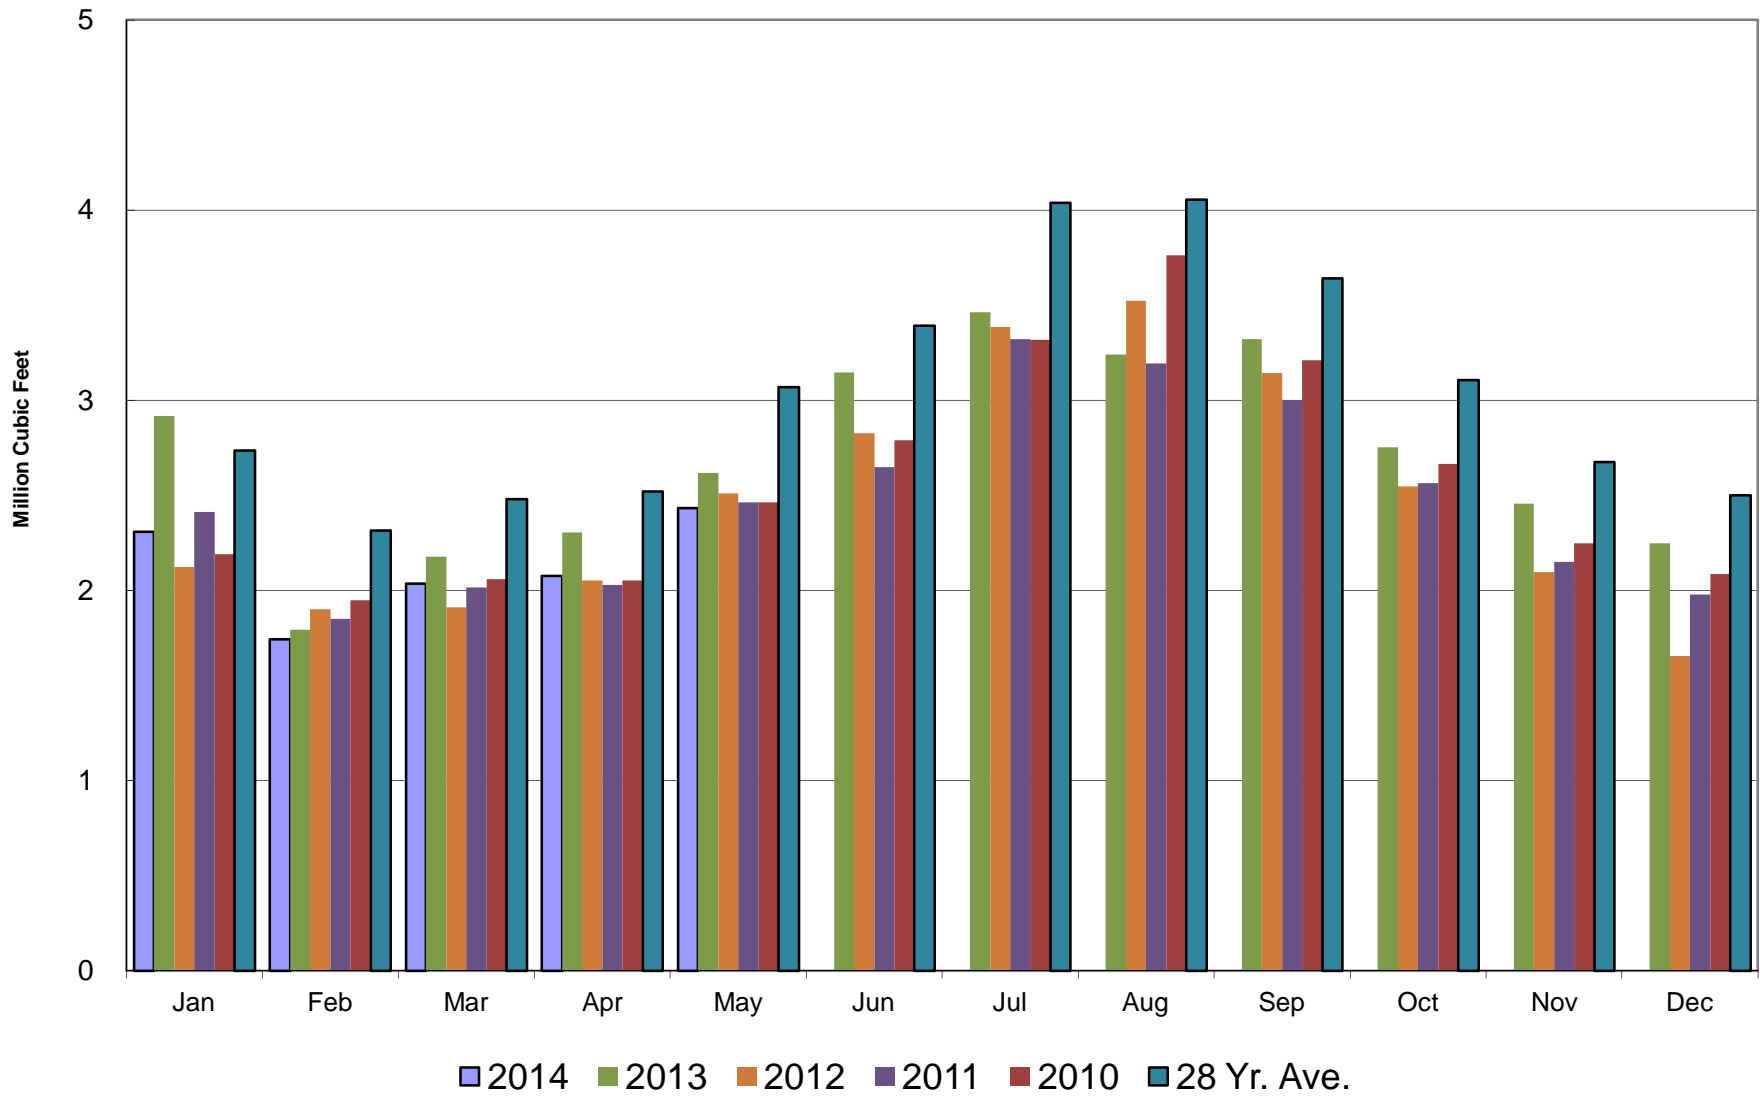

Crestline Village Water District

Water Sources - Last 13 Months

Crestline Village Water District

Total Production by Month

Crestline Village Water District

Total Production Cumulative

Crestline Village Water District

Well Production by Month

Crestline Village Water District

Well Production Cumulative

Crestline Village Water District

Purchased Water by Month

Crestline Village Water District

Purchased Water Cumulative

Crestline Village Water District

Rainfall - Last 13 Months

Crestline Village Water District

**Total Rainfall
July 1, 2013 to
Beginning of Current Month**

■ This Year ■ Last Year ■ Normal

**Total Rainfall
Last 12 Months**

■ This Year ■ Last Year ■ Normal