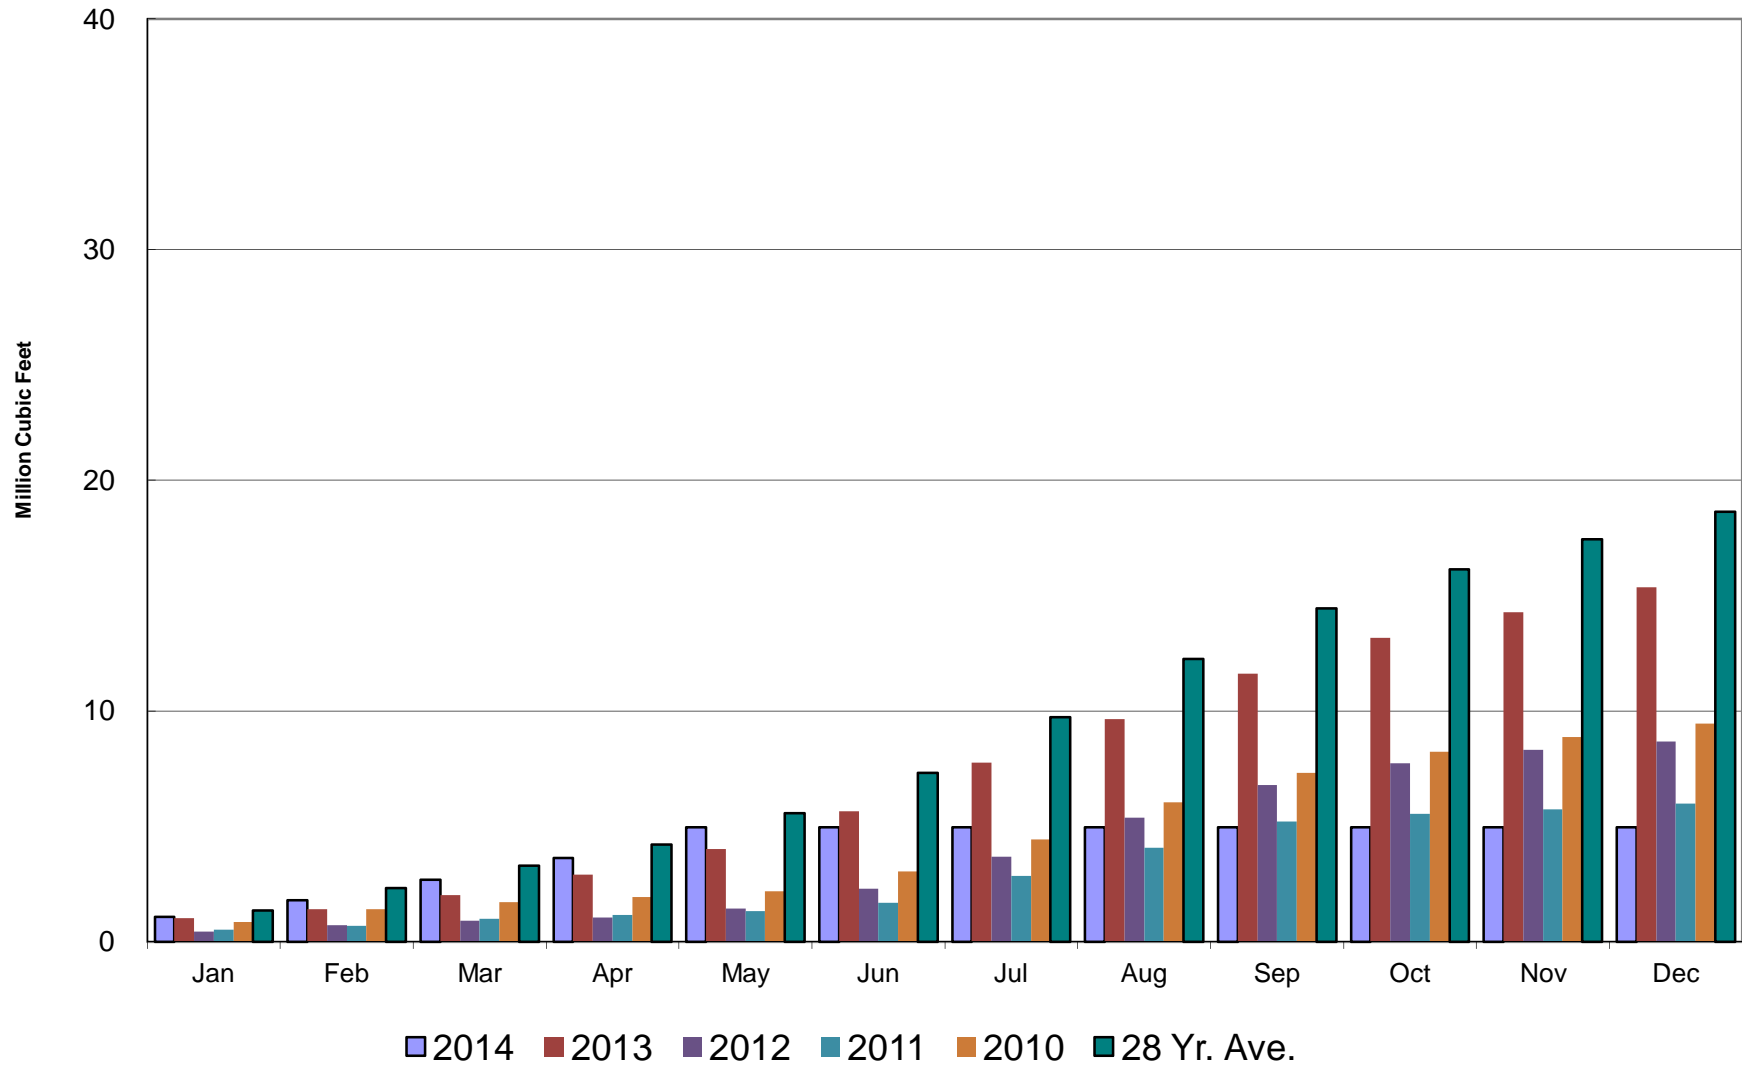

Crestline Village Water District

Water Sources - Last 13 Months

Crestline Village Water District

Total Production by Month

Crestline Village Water District

Total Production Cumulative

Crestline Village Water District

Well Production by Month

Crestline Village Water District

Well Production Cumulative

Crestline Village Water District

Purchased Water by Month

Crestline Village Water District

Purchased Water Cumulative

Crestline Village Water District

Rainfall - Last 13 Months

Crestline Village Water District

**Total Rainfall
July 1, 2013 to
Beginning of Current Month**

■ This Year ■ Last Year ■ Normal

**Total Rainfall
Last 12 Months**

■ This Year ■ Last Year ■ Normal