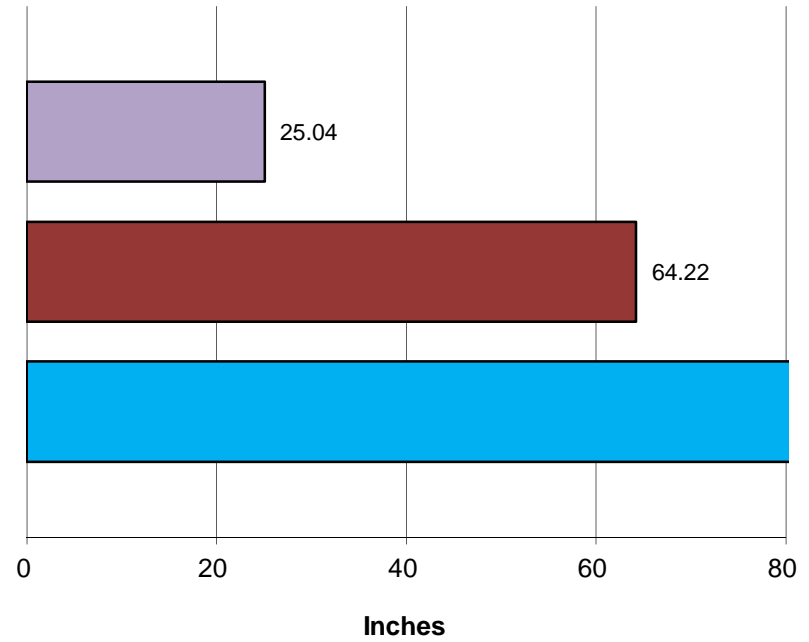

Rainfall - Last 13 Months

Crestline Village Water District

**Total Rainfall
July 1, 2013 to
Beginning of Current Month**

■ This Year ■ Last Year ■ Normal

**Total Rainfall
Last 12 Months**

■ This Year ■ Last Year ■ Normal