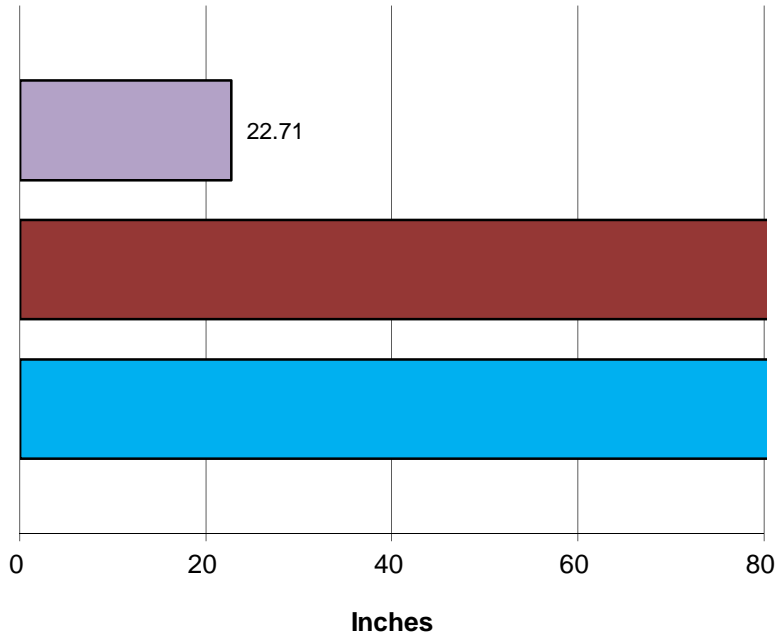

Rainfall - Last 13 Months

Crestline Village Water District

**Total Rainfall
July 1, 2013 to
Beginning of Current Month**

■ This Year ■ Last Year ■ Normal

**Total Rainfall
Last 12 Months**

■ This Year ■ Last Year ■ Normal