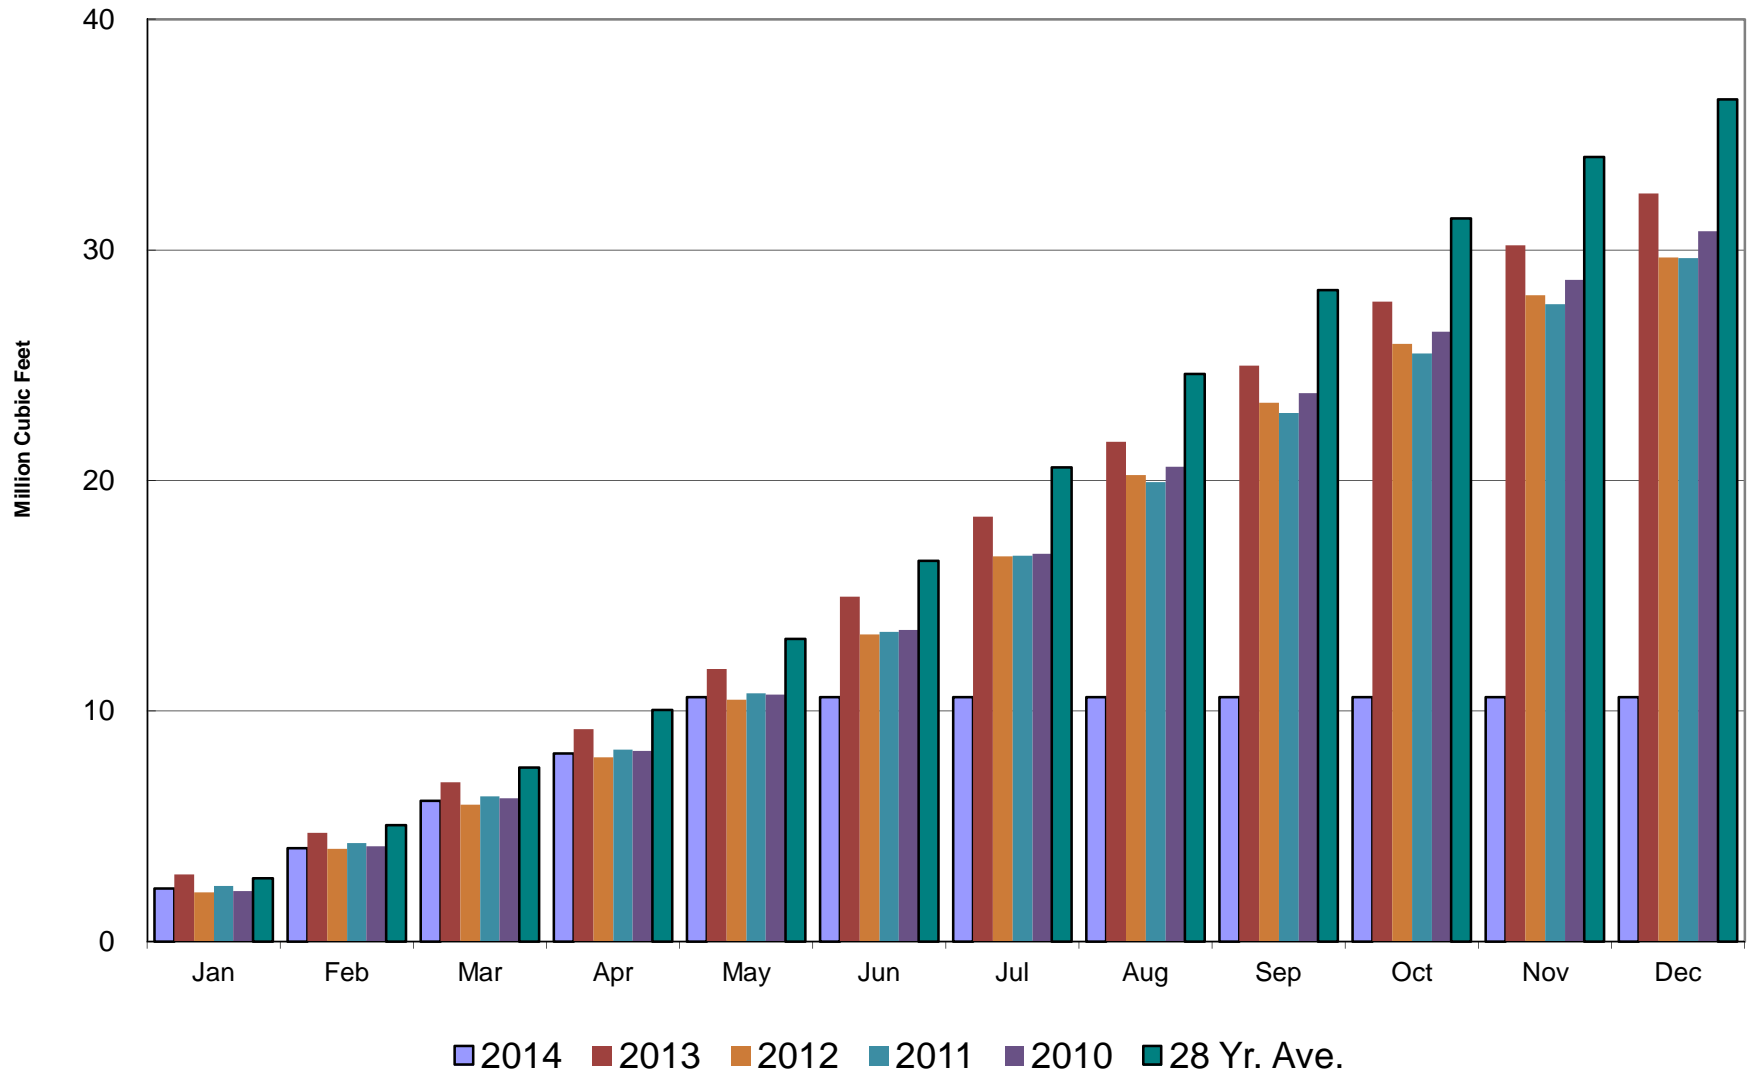

Crestline Village Water District

Water Sources - Last 13 Months

Crestline Village Water District

Total Production by Month

Crestline Village Water District

Total Production Cumulative

Crestline Village Water District

Well Production by Month

Crestline Village Water District

Well Production Cumulative

Crestline Village Water District

Purchased Water by Month

Crestline Village Water District

Purchased Water Cumulative

Crestline Village Water District

Rainfall - Last 13 Months

Crestline Village Water District

**Total Rainfall
July 1, 2013 to
Beginning of Current Month**

■ This Year ■ Last Year ■ Normal

**Total Rainfall
Last 12 Months**

■ This Year ■ Last Year ■ Normal