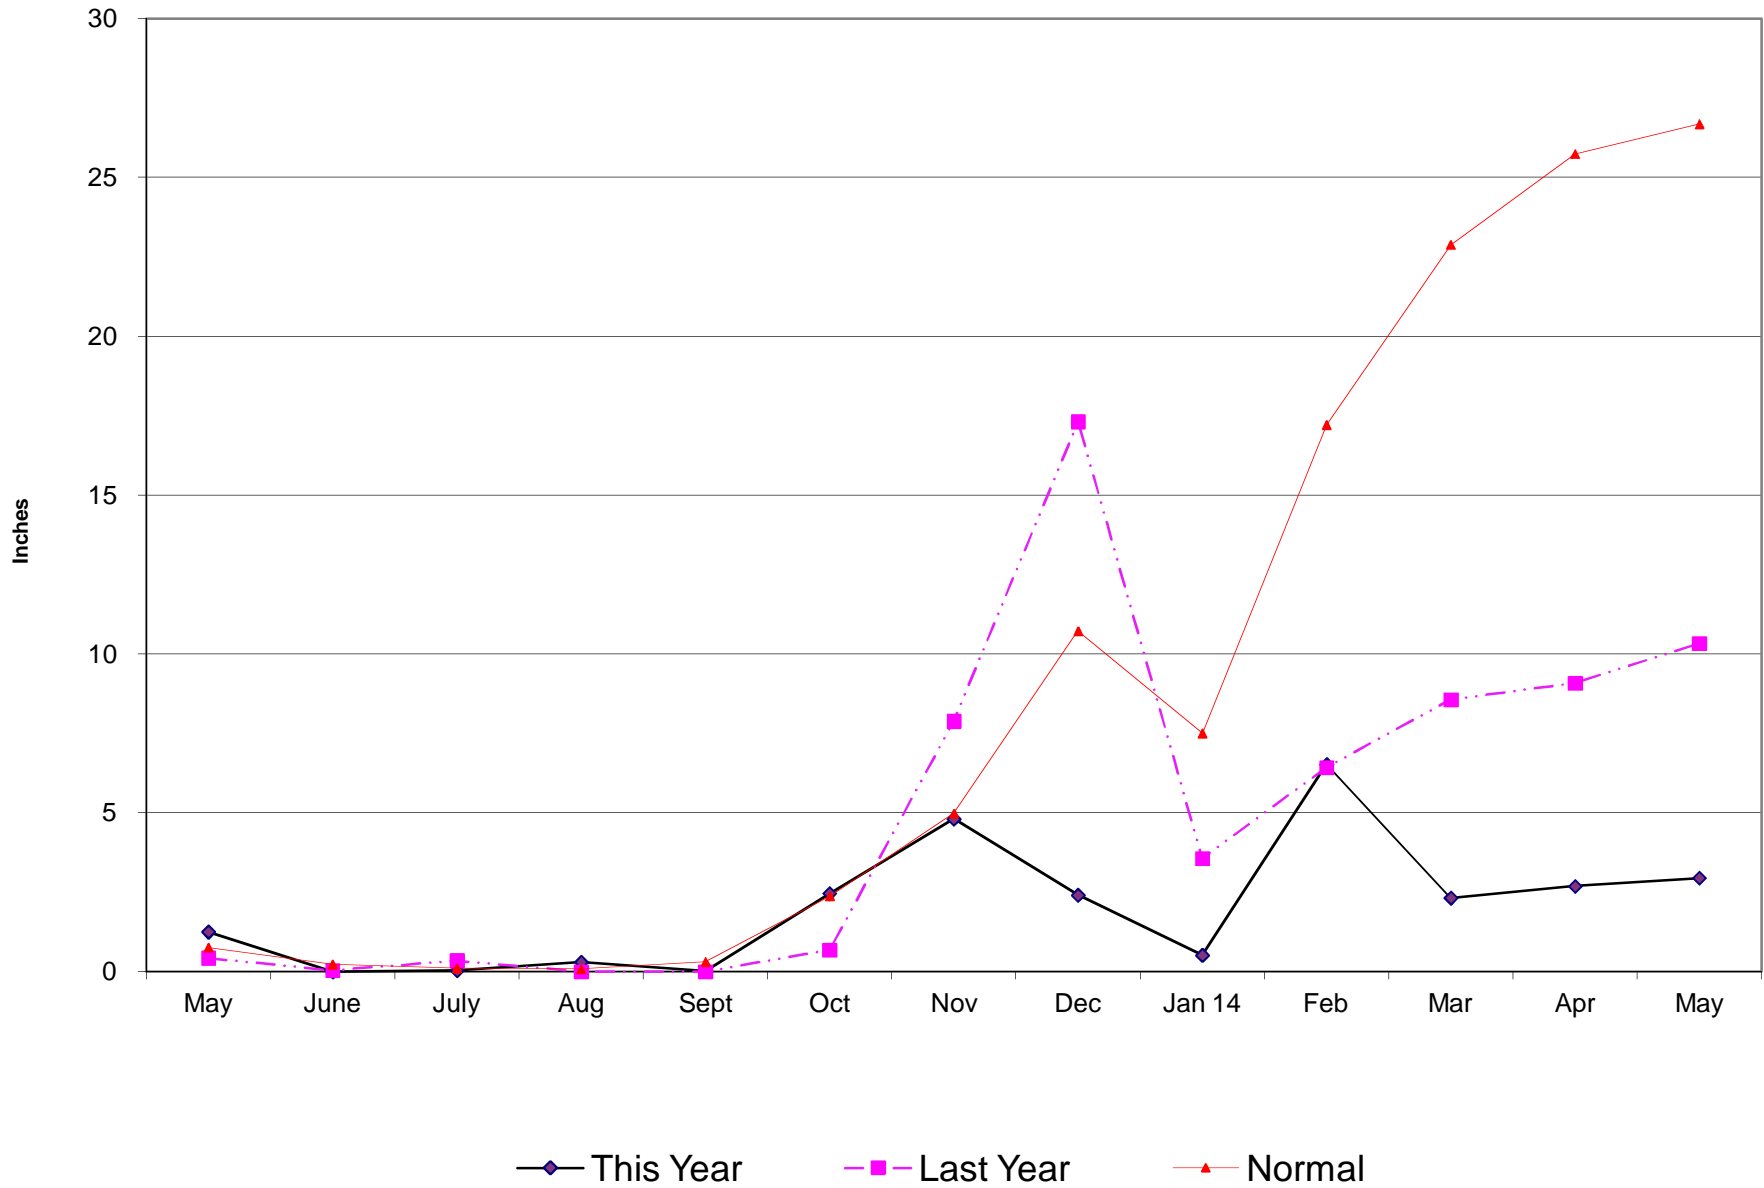

Crestline Village Water District

Water Sources - Last 13 Months

Crestline Village Water District

Total Production by Month

Crestline Village Water District

Total Production Cumulative

Crestline Village Water District

Well Production by Month

Crestline Village Water District

Well Production Cumulative

Crestline Village Water District

Purchased Water by Month

Crestline Village Water District

Purchased Water Cumulative

Crestline Village Water District

Rainfall - Last 13 Months

Crestline Village Water District

**Total Rainfall
July 1, 2013 to
Beginning of Current Month**

■ This Year ■ Last Year ■ Normal

**Total Rainfall
Last 12 Months**

■ This Year ■ Last Year ■ Normal