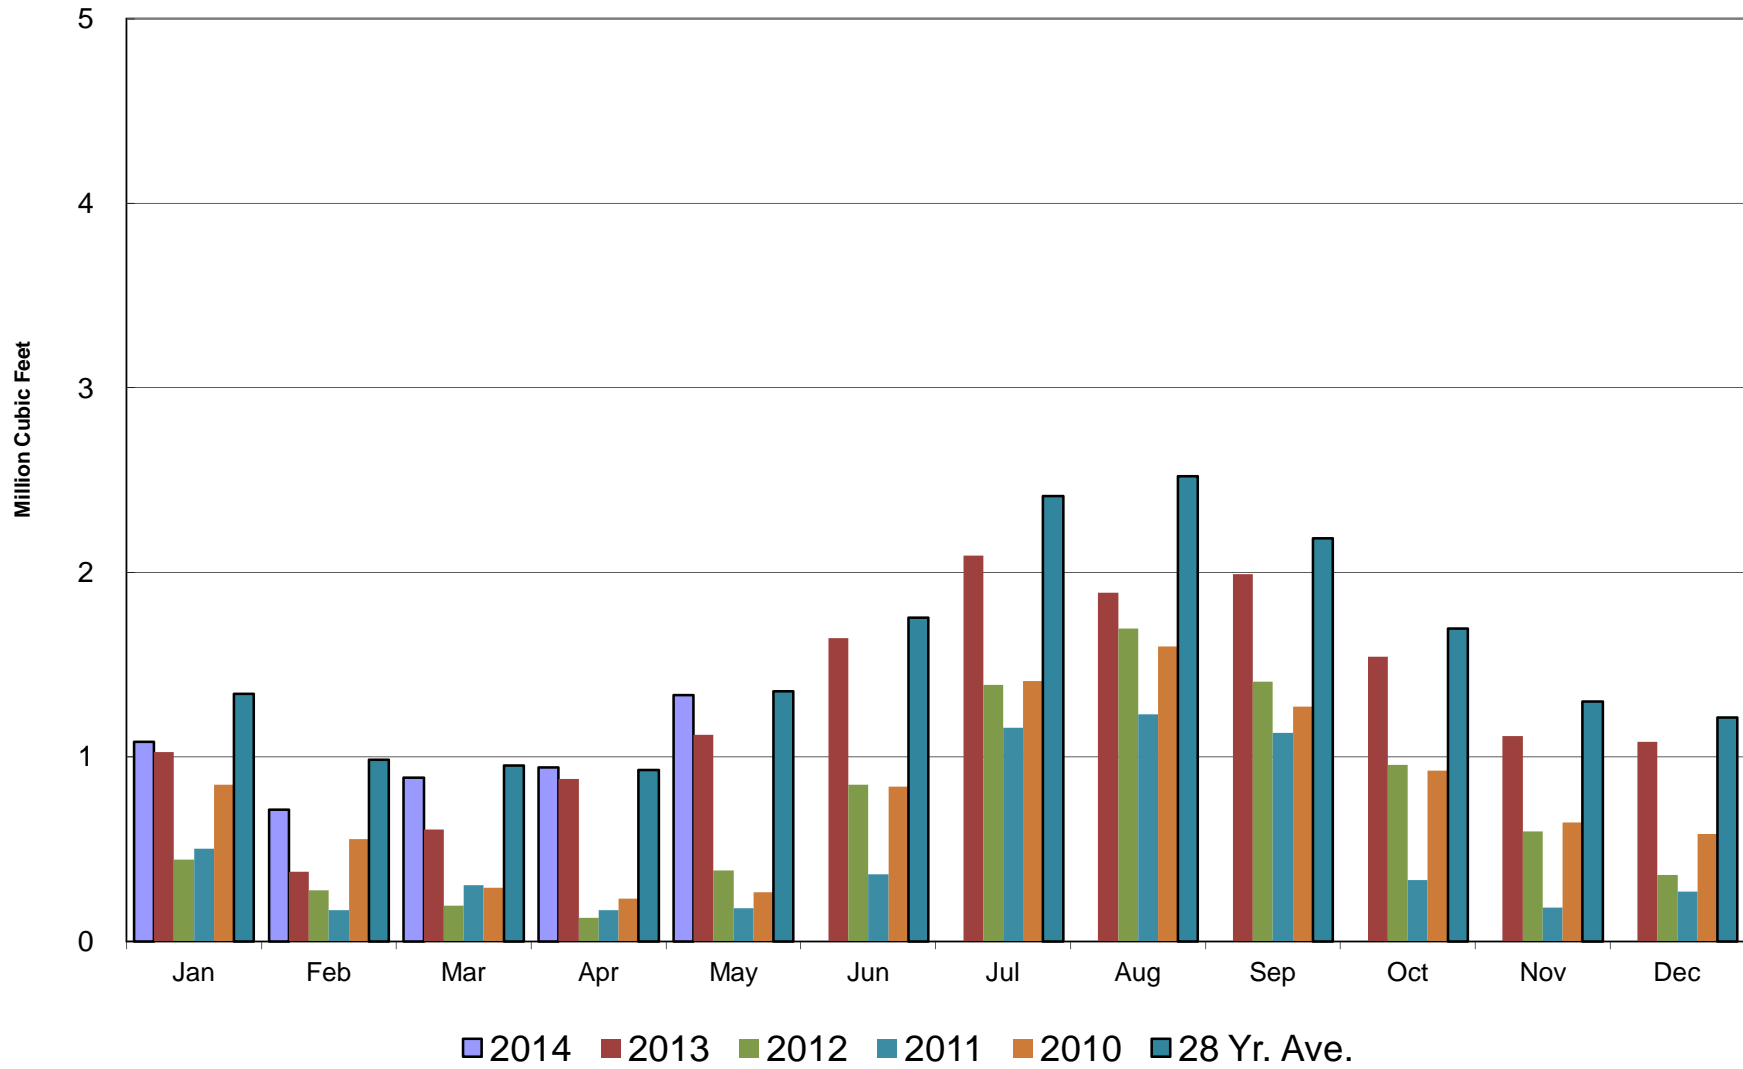

Crestline Village Water District

Water Sources - Last 13 Months

Crestline Village Water District

Total Production by Month

Crestline Village Water District

Total Production Cumulative

Crestline Village Water District

Well Production by Month

Crestline Village Water District

Well Production Cumulative

Crestline Village Water District

Purchased Water by Month

Crestline Village Water District

Purchased Water Cumulative

Crestline Village Water District

Rainfall - Last 13 Months

Crestline Village Water District

**Total Rainfall
July 1, 2013 to
Beginning of Current Month**

■ This Year ■ Last Year ■ Normal

**Total Rainfall
Last 12 Months**

■ This Year ■ Last Year ■ Normal